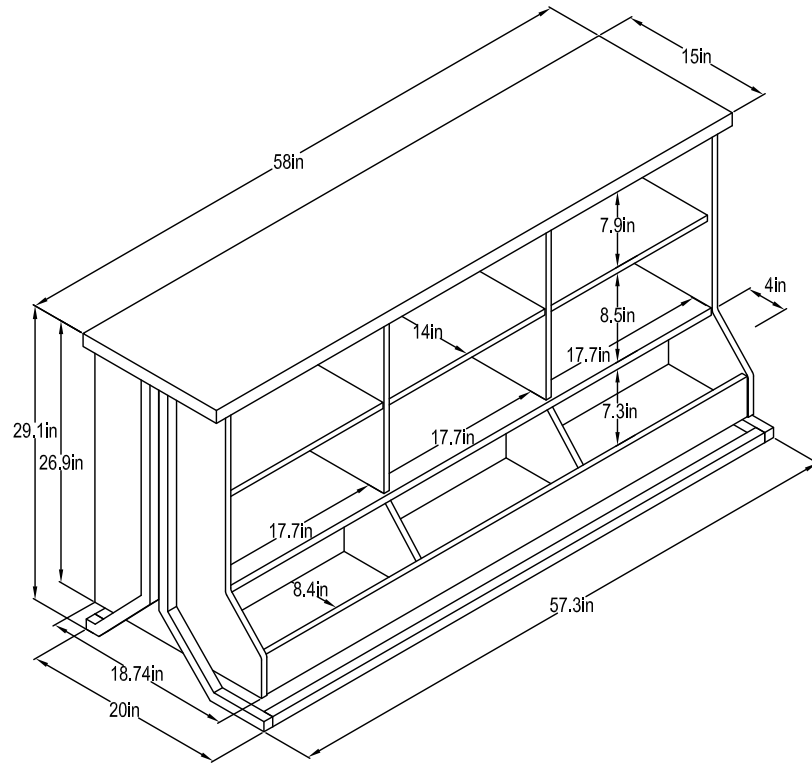

# 6469872COM - GAMING DESK

Wood Breakdown:  
MDF 90%, PB 3%.  
Total storage: 9.4 cubic feet

Overall Product Size:  
58" W × 20" D × 29.1" H  
147.4cm W × 51cm D × 74cm H

Warning label  
Accommodates most flat panel TVs up to 65", 120 lbs./ 54.5kgs MAX.  
20Lbs/ 9kgs  
20Lbs/ 9kgs  
20Lbs/ 9kgs  
20Lbs/ 9kgs  
20Lbs/ 9kgs  
20Lbs/ 9kgs  
20Lbs/ 9kgs  
Maximum Weight Capacities  
Unit Weight: 117.2lbs. (53.28kg)