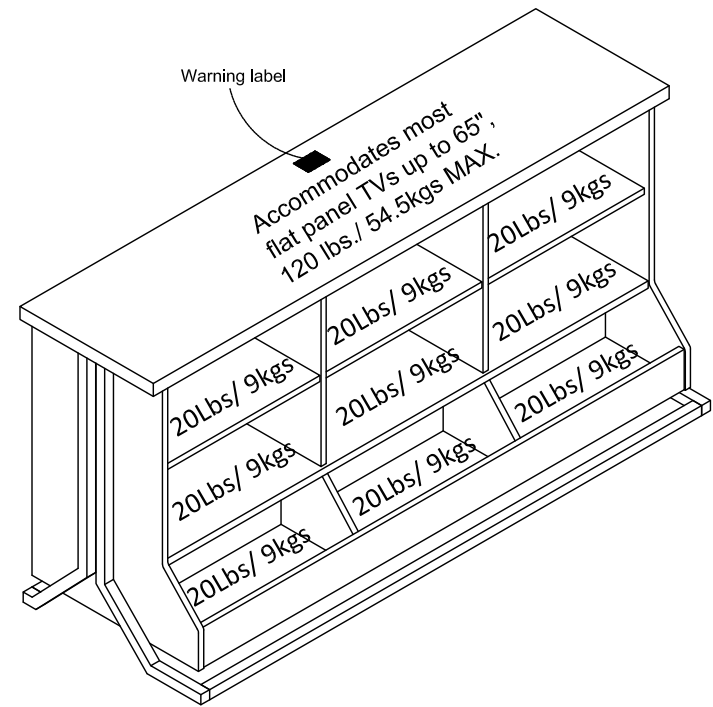

# 6469872COM - GAMING DESK

Wood Breakdown:  
MDF 90%, PB 3%.  
Total storage: 9.4 cubic feet

Overall Product Size:  
58" W × 20" D × 29.1" H  
147.4cm W × 51cm D × 74cm H

Warning label  
Accommodates most flat panel TVs up to 65", 120 lbs./ 54.5kgs MAX.  
20Lbs/ 9kgs  
20Lbs/ 9kgs  
20Lbs/ 9kgs  
20Lbs/ 9kgs  
20Lbs/ 9kgs  
20Lbs/ 9kgs  
20Lbs/ 9kgs  
Maximum Weight Capacities  
Unit Weight: 117.2lbs. (53.28kg)